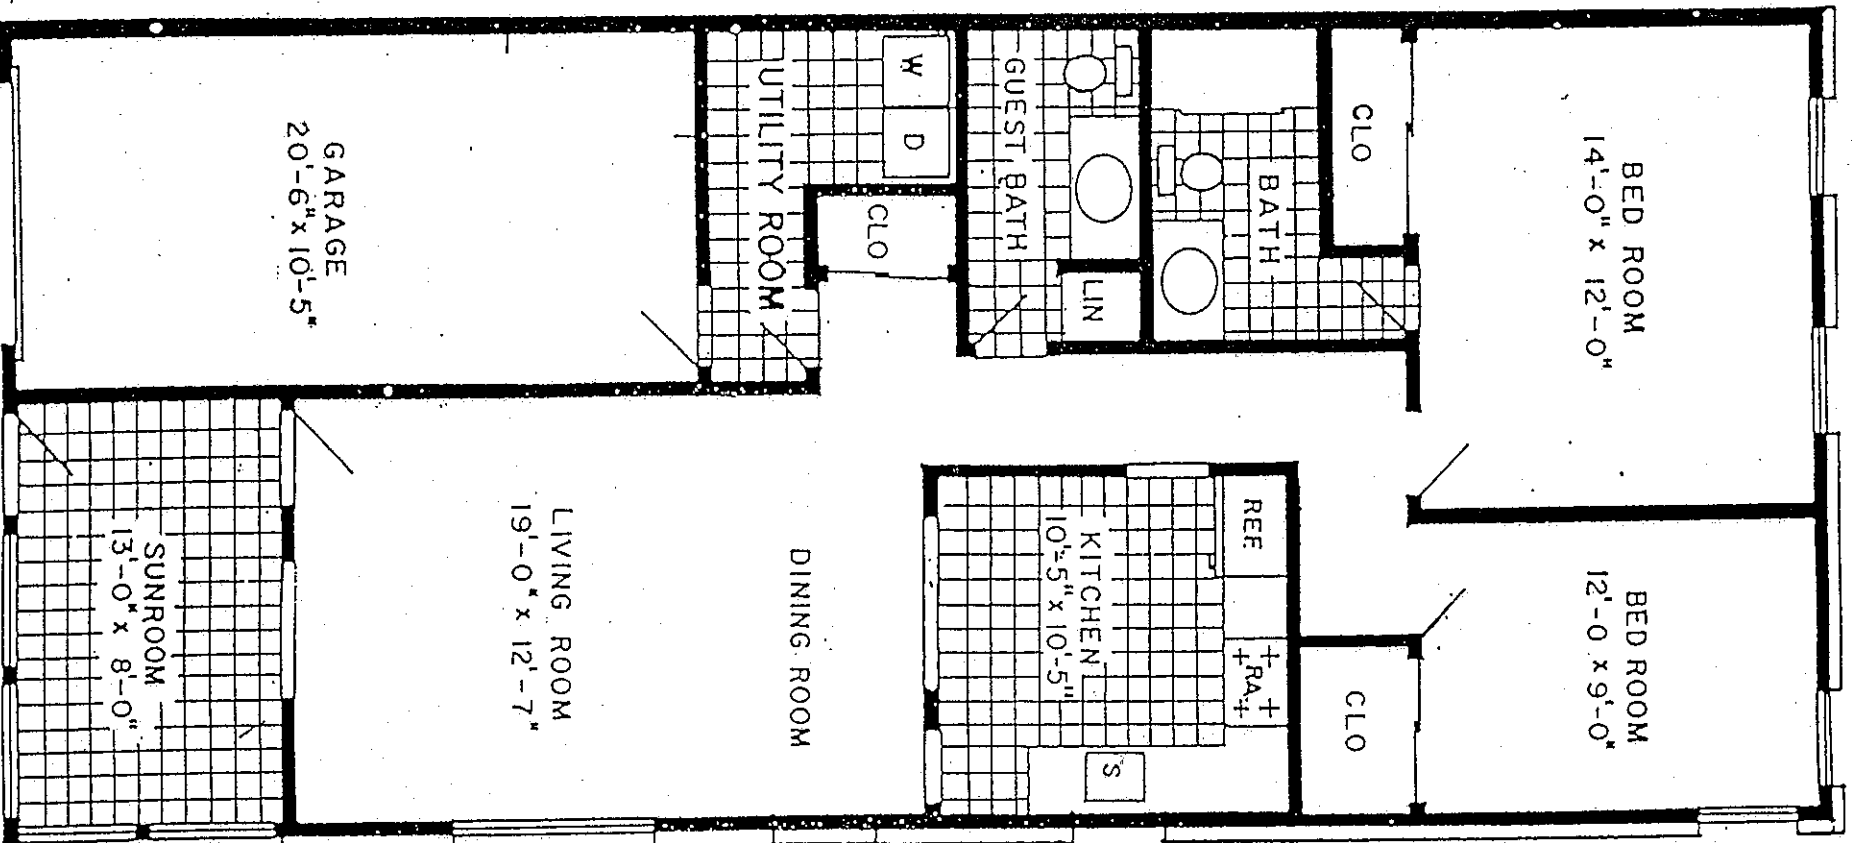

THE LAKEWOOD

Luxury 2-Bedroom 2 Baths Model

(only 2 apartments per building)

The Lakewood, spacious 2 bedroom-2 bath luxury model includes glass enclosed Sun Room, and features over 1800 sq. ft. of living area. Only two apartments per building uniquely separated by attached garages, for added privacy.

THE OAKWOOD 1 or 2 bedroom model

THE SHERWOOD

THE WESTWOOD

Deluxe 2-Bedroom Model

(4 apartments per building)

The Westwood model features larger rooms throughout, enclosed porch included, more windows, deluxe 'U' shaped kitchen with fixtures in your choice of color, deluxe equipped bathroom with tile and fixtures in your choice of color. Screens and storm windows included.

THE EDGEWOOD 2-Bedroom

(4 apartments per building)

The two bedroom, 4 room, Edgewood Model is equipped with kitchen fixtures in your choice of color, bathroom tile and fixtures in your choice of color. Spacious closets, plus large attic storage area. Screens and storm windows included.

THE EDGEWOOD 1-Bedroom

(4 apartments per building)

This one bedroom, 3 room Edgewood Model is equipped with kitchen fixtures in your choice of color. Tile bathroom fixtures in your choice of color. Large closets, plus huge attic storage area. Screens and storm windows are included.