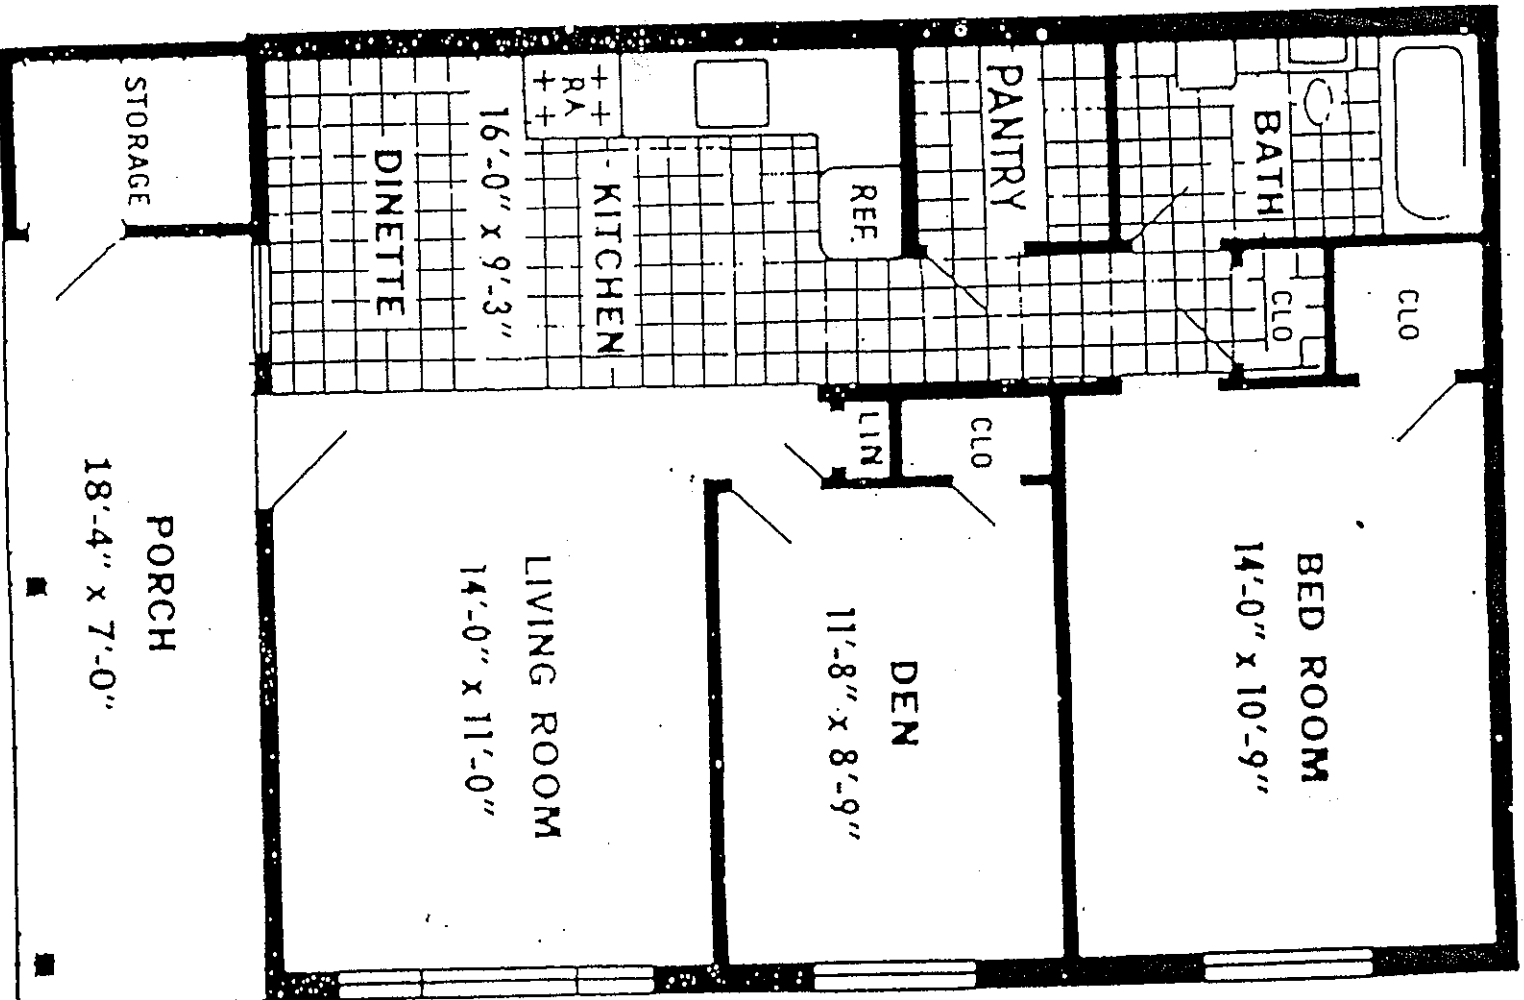

THE LAKEWOOD

Luxury 2-Bedroom 2 Baths Model

(only 2 apartments per building)

The Lakewood, spacious 2 bedroom-2 bath luxury model includes glass enclosed Sun Room, and features over 1800 sq. ft. of living area. Only two apartments per building uniquely separated by attached garages, for added privacy.

THE OAKWOOD 1 or 2 bedroom model

THE SHERWOOD

THE WESTWOOD

Deluxe 2-Bedroom Model

(4 apartments per building)

The Westwood model features larger rooms throughout, enclosed porch included, more windows, deluxe 'U' shaped kitchen with fixtures in your choice of color, deluxe equipped bathroom with tile and fixtures in your choice of color. Screens and storm windows included.

THE EDGEWOOD 2-Bedroom

(4 apartments per building)

The two bedroom, 4 room, Edgewood Model is equipped with kitchen fixtures in your choice of color, bathroom tile and fixtures in your choice of color. Spacious closets, plus large attic storage area. Screens and storm windows included.

THE EDGEWOOD 1-Bedroom

(4 apartments per building)

This one bedroom, 3 room Edgewood Model is equipped with kitchen fixtures in your choice of color. Tile bathroom fixtures in your choice of color. Large closets, plus huge attic storage area. Screens and storm windows are included.