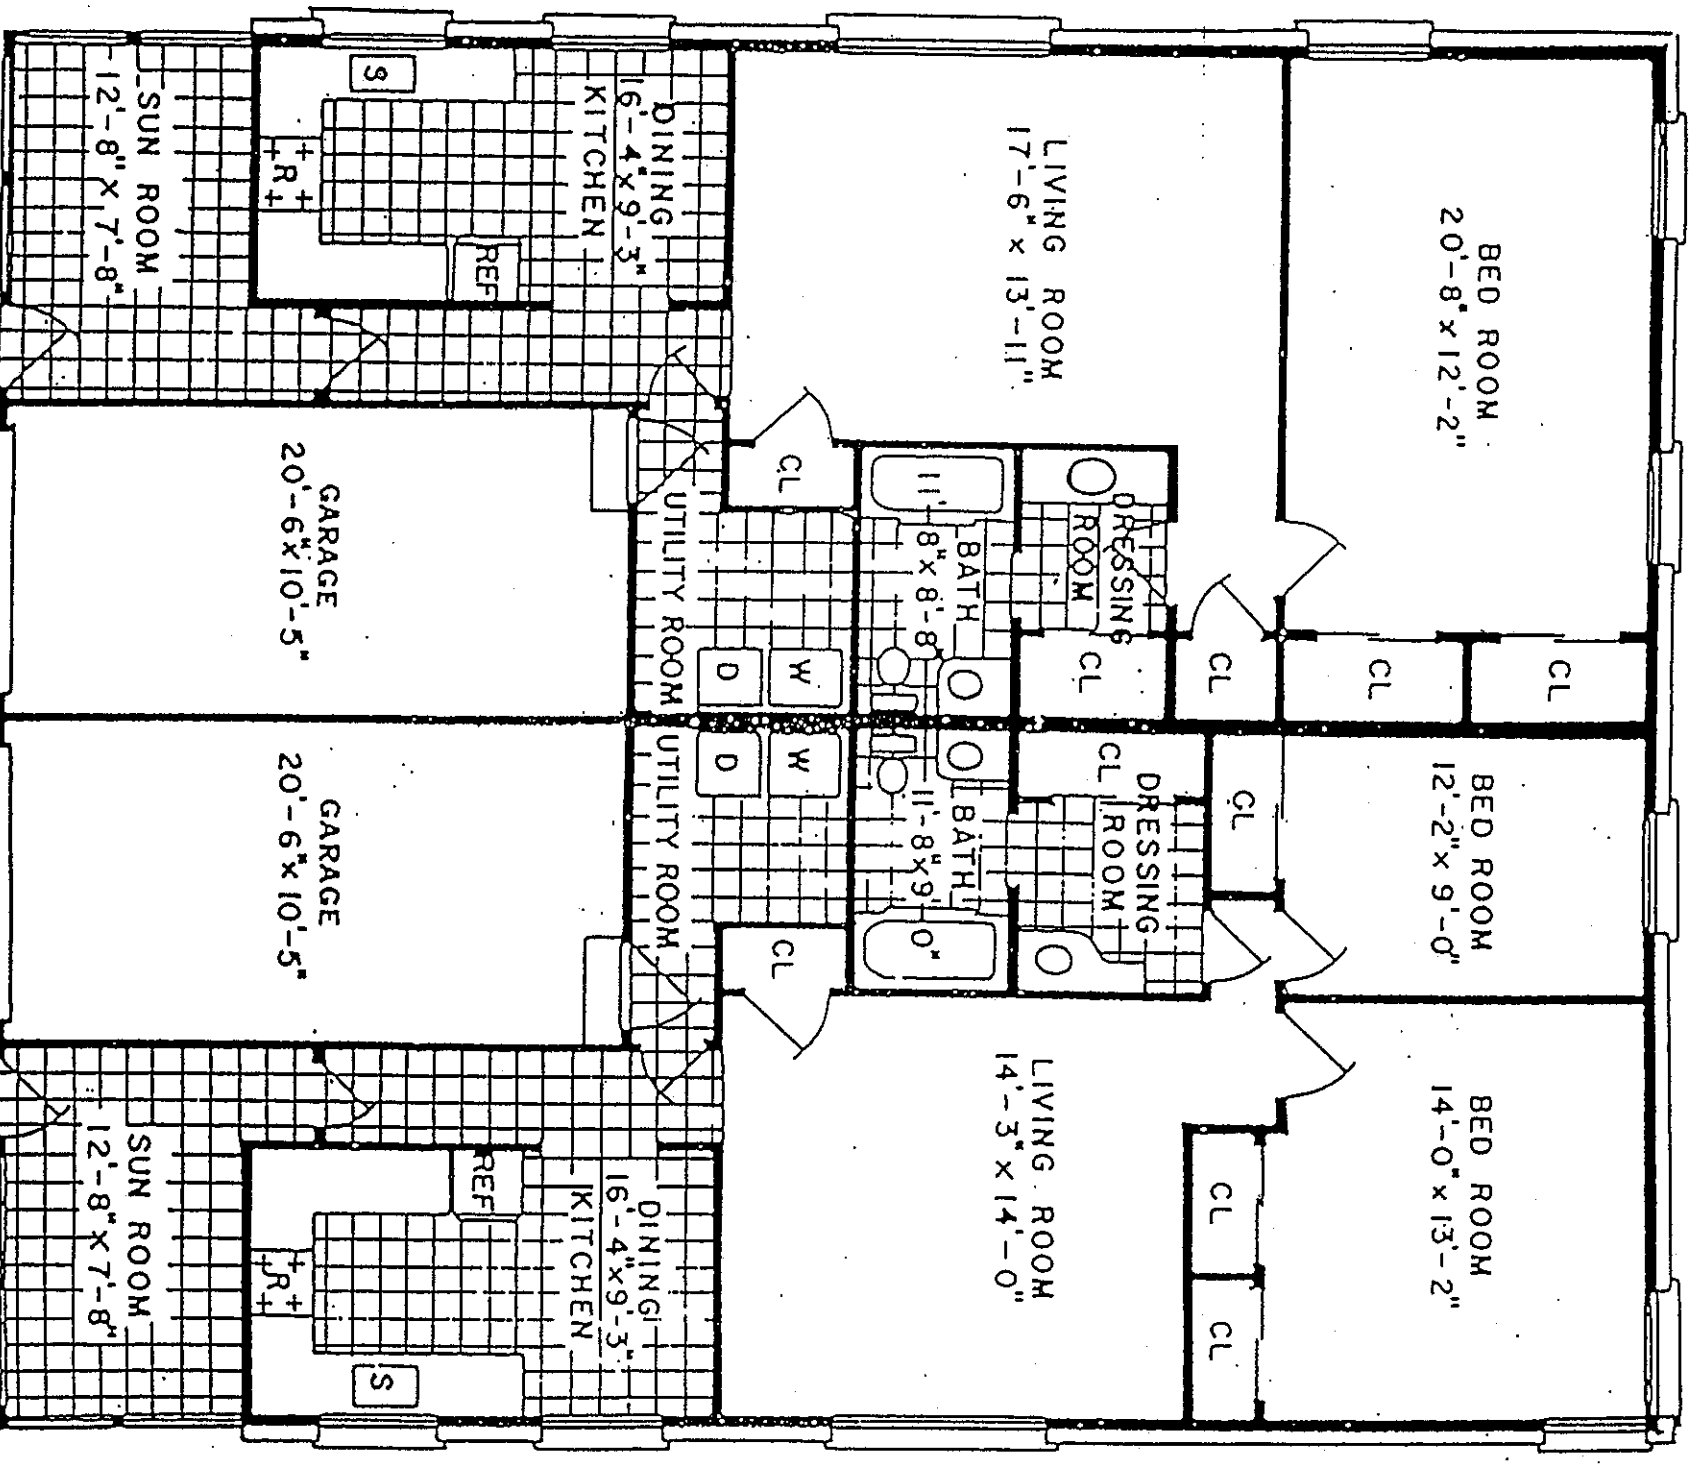

THE LAKEWOOD

Luxury 2-Bedroom 2 Baths Model

(only 2 apartments per building)

The Lakewood, spacious 2 bedroom-2 bath luxury model includes glass enclosed Sun Room, and features over 1800 sq. ft. of living area. Only two apartments per building uniquely separated by attached garages, for added privacy.

THE OAKWOOD 1 or 2 bedroom model

THE SHERWOOD

THE WESTWOOD

Deluxe 2-Bedroom Model

(4 apartments per building)

The Westwood model features larger rooms throughout, enclosed porch included, more windows, deluxe 'U' shaped kitchen with fixtures in your choice of color, deluxe equipped bathroom with tile and fixtures in your choice of color. Screens and storm windows included.

THE EDGEWOOD 2-Bedroom

(4 apartments per building)

The two bedroom, 4 room, Edgewood Model is equipped with kitchen fixtures in your choice of color, bathroom tile and fixtures in your choice of color. Spacious closets, plus large attic storage area. Screens and storm windows included.

THE EDGEWOOD 1-Bedroom

(4 apartments per building)

This one bedroom, 3 room Edgewood Model is equipped with kitchen fixtures in your choice of color. Tile bathroom fixtures in your choice of color. Large closets, plus huge attic storage area. Screens and storm windows are included.