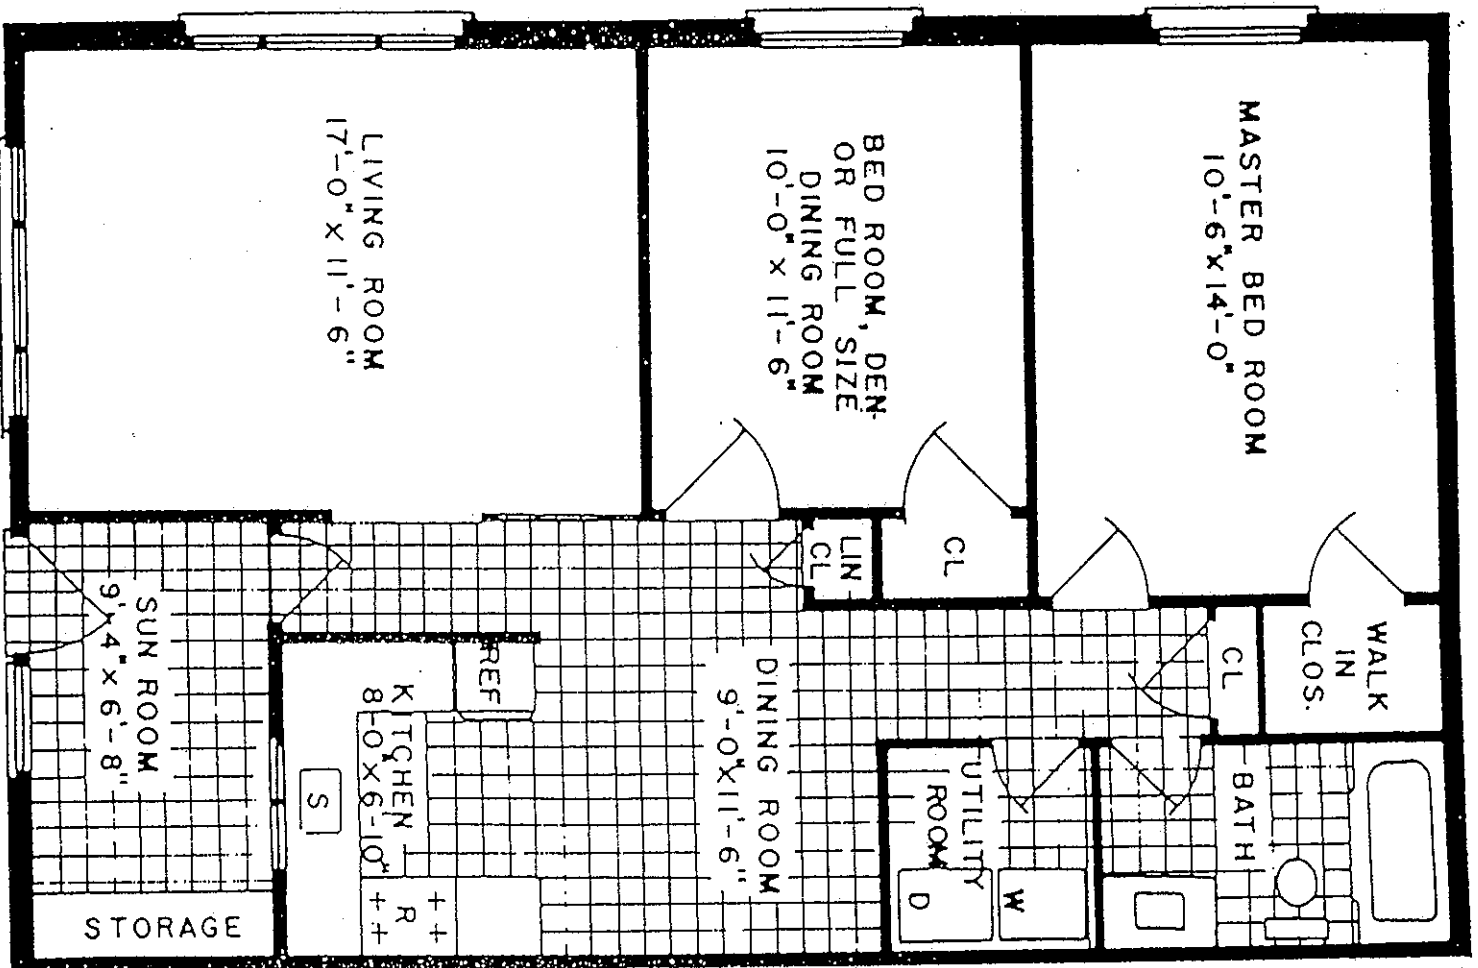

THE LAKEWOOD

Luxury 2-Bedroom 2 Baths Model

(only 2 apartments per building)

The Lakewood, spacious 2 bedroom-2 bath luxury model includes glass enclosed Sun Room, and features over 1800 sq. ft. of living area. Only two apartments per building uniquely separated by attached garages, for added privacy.

THE OAKWOOD 1 or 2 bedroom model

THE SHERWOOD

THE WESTWOOD

Deluxe 2-Bedroom Model

(4 apartments per building)

The Westwood model features larger rooms throughout, enclosed porch included, more windows, deluxe 'U' shaped kitchen with fixtures in your choice of color, deluxe equipped bathroom with tile and fixtures in your choice of color. Screens and storm windows included.

THE EDGEWOOD 2-Bedroom

(4 apartments per building)

The two bedroom, 4 room, Edgewood Model is equipped with kitchen fixtures in your choice of color, bathroom tile and fixtures in your choice of color. Spacious closets, plus large attic storage area. Screens and storm windows included.

THE EDGEWOOD 1-Bedroom

(4 apartments per building)

This one bedroom, 3 room Edgewood Model is equipped with kitchen fixtures in your choice of color. Tile bathroom fixtures in your choice of color. Large closets, plus huge attic storage area. Screens and storm windows are included.