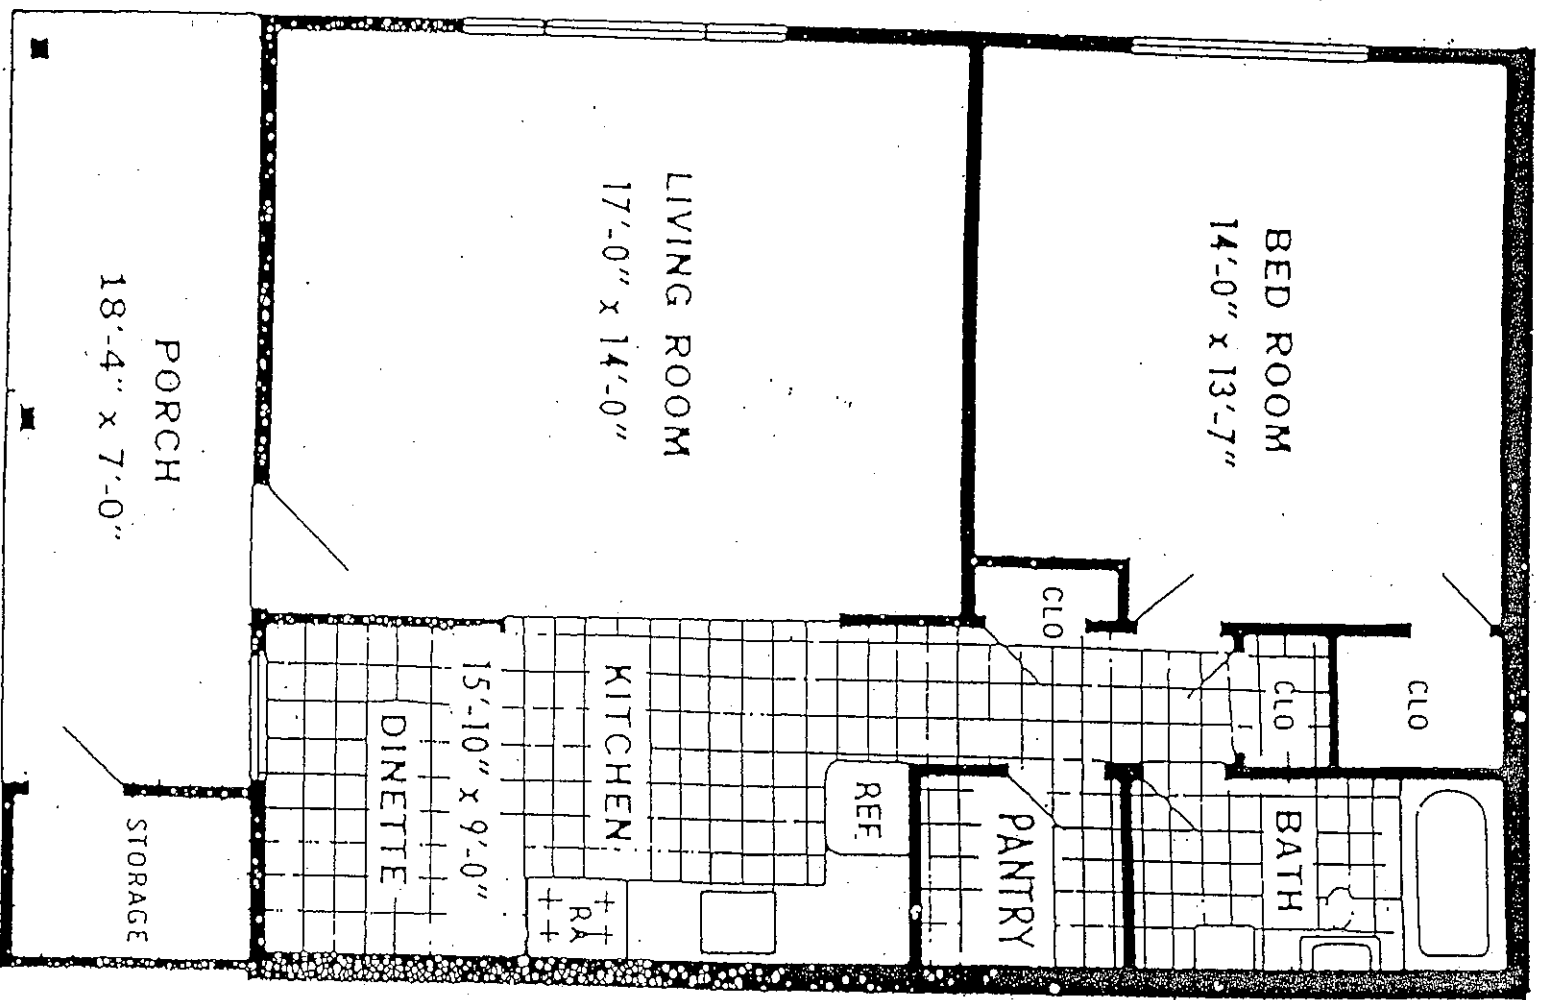

THE LAKEWOOD

Luxury 2-Bedroom 2 Baths Model

(only 2 apartments per building)

The Lakewood, spacious 2 bedroom-2 bath luxury model includes glass enclosed Sun Room, and features over 1800 sq. ft. of living area. Only two apartments per building uniquely separated by attached garages, for added privacy.

THE OAKWOOD 1 or 2 bedroom model

THE SHERWOOD

THE WESTWOOD

Deluxe 2-Bedroom Model

(4 apartments per building)

The Westwood model features larger rooms throughout, enclosed porch included, more windows, deluxe 'U' shaped kitchen with fixtures in your choice of color, deluxe equipped bathroom with tile and fixtures in your choice of color. Screens and storm windows included.

THE EDGEWOOD 2-Bedroom

(4 apartments per building)

The two bedroom, 4 room, Edgewood Model is equipped with kitchen fixtures in your choice of color, bathroom tile and fixtures in your choice of color. Spacious closets, plus large attic storage area. Screens and storm windows included.

THE EDGEWOOD 1-Bedroom

(4 apartments per building)

This one bedroom, 3 room Edgewood Model is equipped with kitchen fixtures in your choice of color. Tile bathroom fixtures in your choice of color. Large closets, plus huge attic storage area. Screens and storm windows are included.